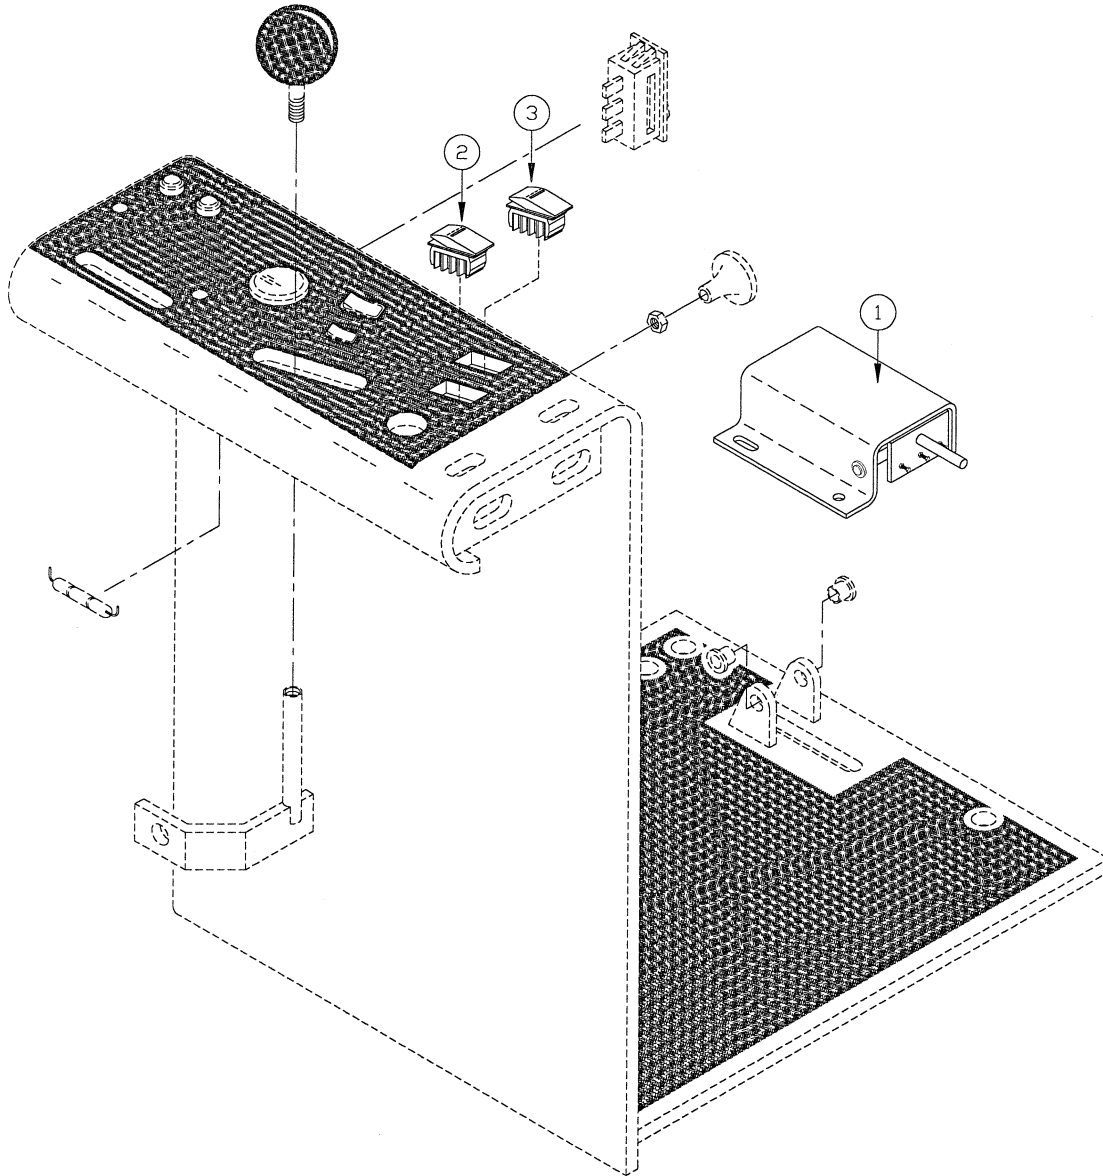

Minuteman® **PowerBoss**®

90/82 DOUBLE SCRUB

Supplement 1a to:

PARTS MANUAL **TSS/82, ISS/82, CSS/82**

TABLE OF CONTENTS

Body (Sheet Metal)	
Console.....	2
Broom	
Main Broom	4
Frame.....	6
Solution System	
Tank (Plastic).....	10

070PT002a

REF #	PART #	DESCRIPTION	QTY
1	3301447	CLEVIS-CABLECRAFT AC-218	1
2	3402044	NUT-HEX JAM 3/8-24 ES ZP	1
3	3332699	ROD-MAIN BROOM DOUBLE SC	1
4	3400116	PIN-CLEVIS 3/8 X 1-1/4 Z	1
5	3400125	PIN-COTTER 3/8 RUE-RING	3
6	3332691	ASSY-BROOM LIFT ARM PLTD	1
7	3400113	PIN-CLEVIS 3/8 X 5-1/2 Z	1
8	3300352	KNOB-MB LIFT ADJ	2
9	3300414	BUSHING-PLASTIC MN BRM	2
10	3332696	WELD-PIVOT ACTUATOR MOUNT	1
11	3400114	PIN-CLEVIS 3/8 X 4.00 ZP	1
12	3400087	WASHER-FLAT 3/8 STANDARD	2
13	3332703	SPRING-DOUBLE SCRUB	1
14	3400089	WASHER-FLAT 1/4 STANDARD	1
15	3400081	NUT-HEX 1/4-20 ES ZP	1
16	3332710	PLATE-COVER DOUBLE SCRUB	1
17	3400035	SCR-HEX,5/16-18X1.00 ZP	3
18	3400384	WASHER-CONICAL SPRING	3
19	3332704	ACTUATOR-MAIN BROOM LIFT	1
20	3400785	PIN-CLEVIS 1/4 X 1-1/2	2
23	3400742	RUE RING-1/4 HEAVY ZP	2
-	-	<i>END OF THIS SECTION</i>	-

REF #	PART #	DESCRIPTION	QTY
36	3400173	SCR-HEX, 1/4-20X1.75 ZP	2
37	3400383	WASHER-CONICAL SPRING	2
38	3400063	NUT-FLANGE LOCK 1/4-20 Z	2
-	-	<i>END OF THIS SECTION</i>	-

120PT009a