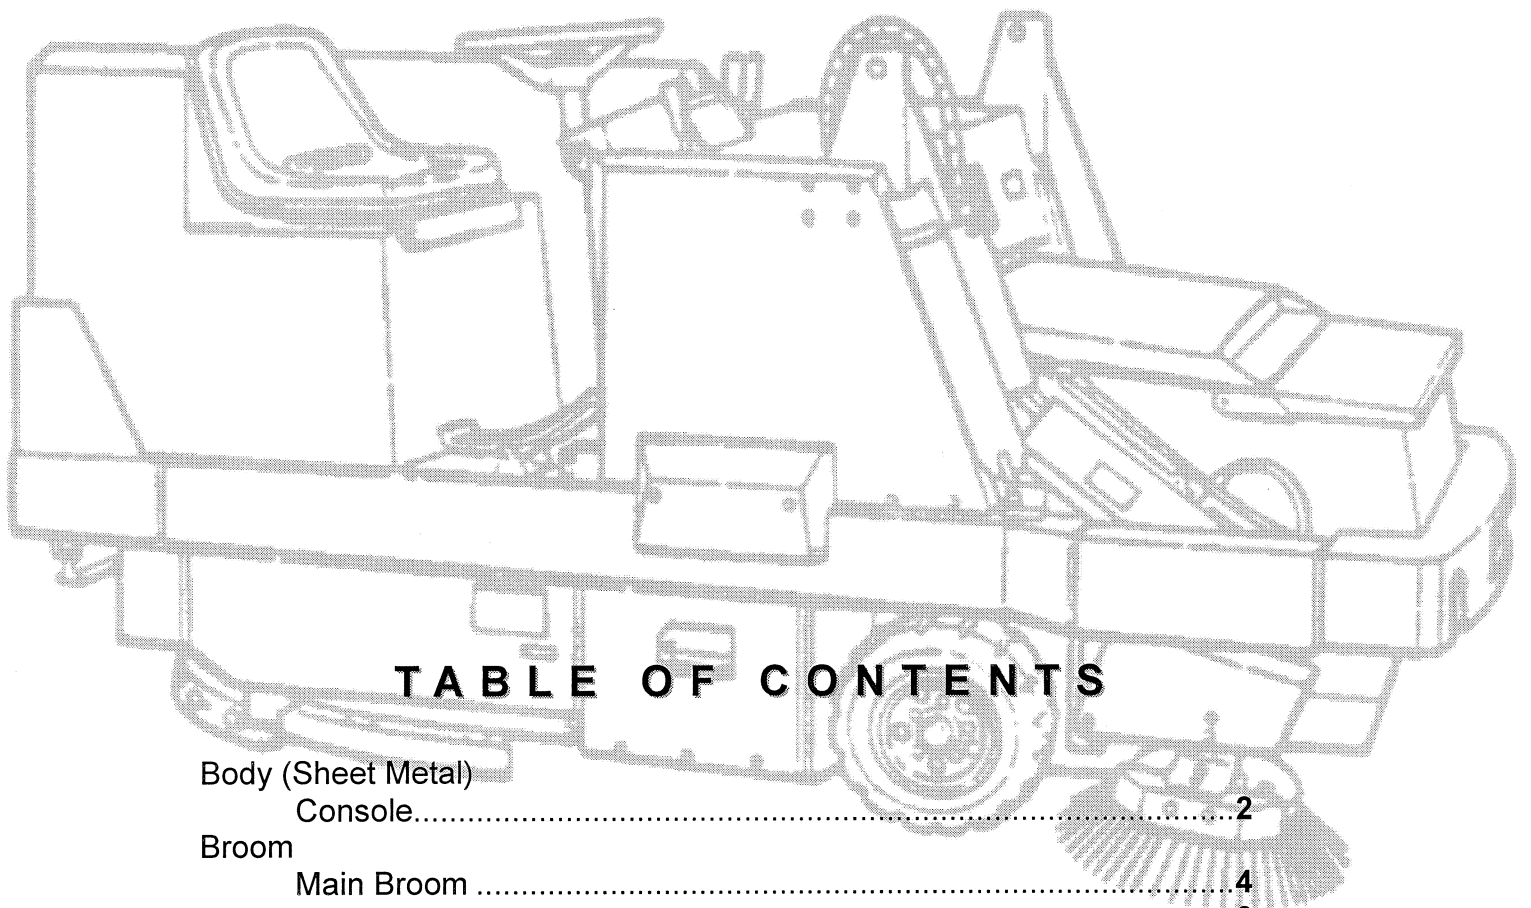

Minuteman® **PowerBoss**®

90/82 DOUBLE SCRUB

Supplement 1a to:

PARTS MANUAL **TSS/82, ISS/82, CSS/82**

TABLE OF CONTENTS

Body (Sheet Metal)	
Console.....	2
Broom	
Main Broom	4
Frame.....	6
Solution System	
Tank (Plastic).....	10

070PT002a

REF #	PART #	DESCRIPTION	QTY
1	3301447	CLEVIS-CABLECRAFT AC-218	1
2	3402044	NUT-HEX JAM 3/8-24 ES ZP	1
3	3332699	ROD-MAIN BROOM DOUBLE SC	1
4	3400116	PIN-CLEVIS 3/8 X 1-1/4 Z	1
5	3400125	PIN-COTTER 3/8 RUE-RING	3
6	3332691	ASSY-BROOM LIFT ARM PLTD	1
7	3400113	PIN-CLEVIS 3/8 X 5-1/2 Z	1
8	3300352	KNOB-MB LIFT ADJ	2
9	3300414	BUSHING-PLASTIC MN BRM	2
10	3332696	WELD-PIVOT ACTUATOR MOUNT	1
11	3400114	PIN-CLEVIS 3/8 X 4.00 ZP	1
12	3400087	WASHER-FLAT 3/8 STANDARD	2
13	3332703	SPRING-DOUBLE SCRUB	1
14	3400089	WASHER-FLAT 1/4 STANDARD	1
15	3400081	NUT-HEX 1/4-20 ES ZP	1
16	3332710	PLATE-COVER DOUBLE SCRUB	1
17	3400035	SCR-HEX,5/16-18X1.00 ZP	3
18	3400384	WASHER-CONICAL SPRING	3
19	3332704	ACTUATOR-MAIN BROOM LIFT	1
20	3400785	PIN-CLEVIS 1/4 X 1-1/2	2
23	3400742	RUE RING-1/4 HEAVY ZP	2
-	-	<i>END OF THIS SECTION</i>	-

REF #	PART #	DESCRIPTION	QTY
36	3400173	SCR-HEX, 1/4-20X1.75 ZP	2
37	3400383	WASHER-CONICAL SPRING	2
38	3400063	NUT-FLANGE LOCK 1/4-20 Z	2
-	-	<i>END OF THIS SECTION</i>	-

120PT009a