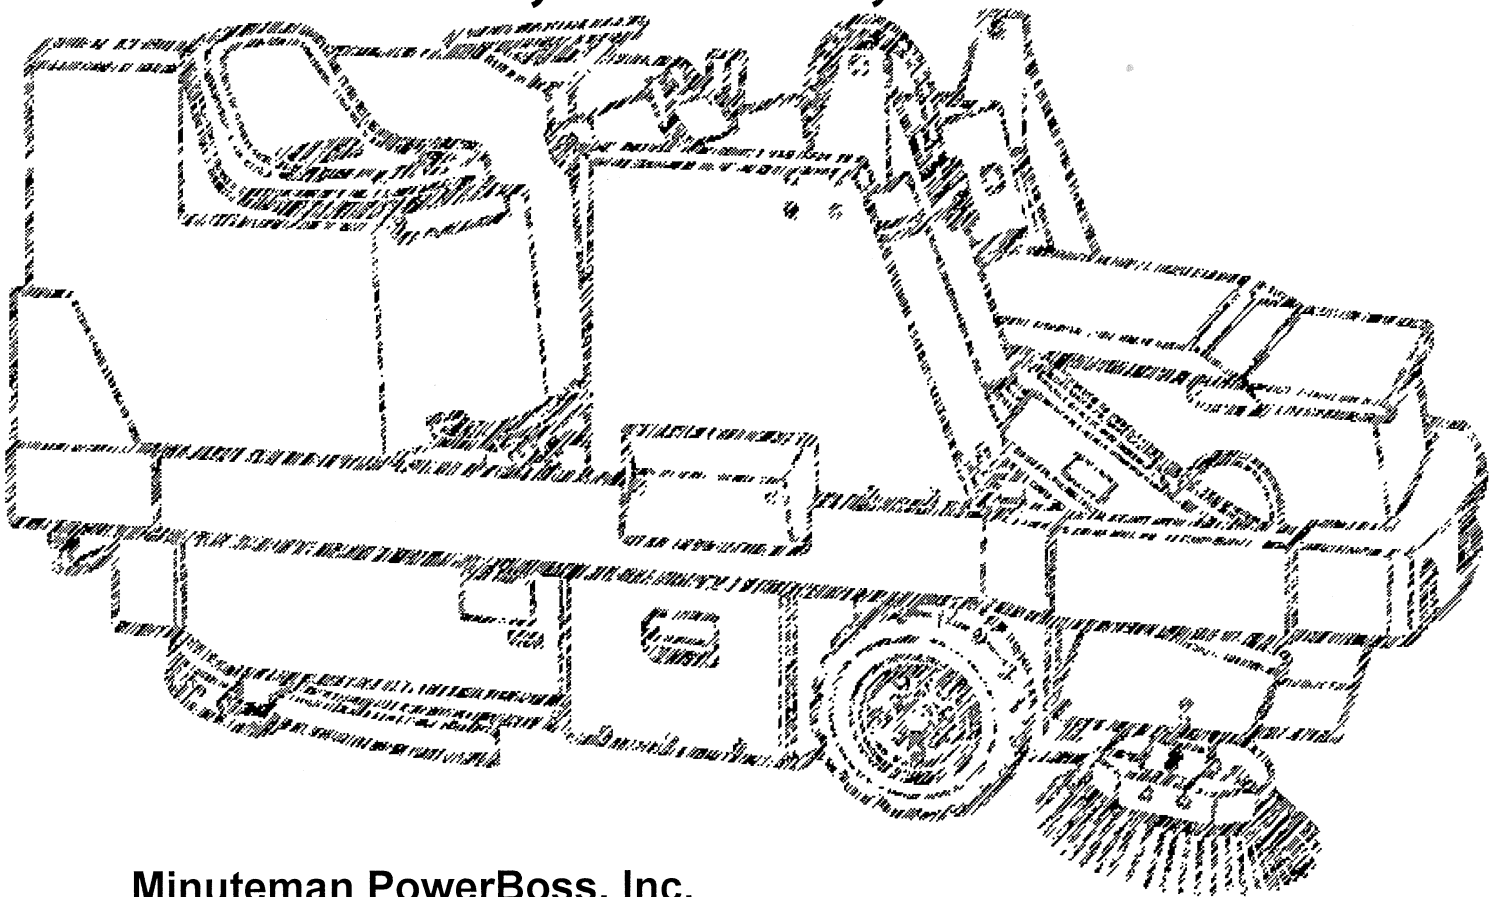

Minuteman® **PowerBoss**®

90/82 DOUBLE SCRUB

Supplement 1a to:

PARTS MANUAL **TSS/82, ISS/82, CSS/82**

Minuteman PowerBoss, Inc.
175 Anderson Street
Aberdeen, North Carolina 28315 USA
(910) 944-2167 / FAX (910) 944-7409

Minuteman® **PowerBoss**®

90/82 DOUBLE SCRUB

Supplement 1a to:

PARTS MANUAL **TSS/82, ISS/82, CSS/82**

TABLE OF CONTENTS

Body (Sheet Metal)	
Console.....	2
Broom	
Main Broom	4
Frame.....	6
Solution System	
Tank (Plastic).....	10

070PT002a

REF #	PART #	DESCRIPTION	QTY
1	3301447	CLEVIS-CABLECRAFT AC-218	1
2	3402044	NUT-HEX JAM 3/8-24 ES ZP	1
3	3332699	ROD-MAIN BROOM DOUBLE SC	1
4	3400116	PIN-CLEVIS 3/8 X 1-1/4 Z	1
5	3400125	PIN-COTTER 3/8 RUE-RING	3
6	3332691	ASSY-BROOM LIFT ARM PLTD	1
7	3400113	PIN-CLEVIS 3/8 X 5-1/2 Z	1
8	3300352	KNOB-MB LIFT ADJ	2
9	3300414	BUSHING-PLASTIC MN BRM	2
10	3332696	WELD-PIVOT ACTUATOR MOUNT	1
11	3400114	PIN-CLEVIS 3/8 X 4.00 ZP	1
12	3400087	WASHER-FLAT 3/8 STANDARD	2
13	3332703	SPRING-DOUBLE SCRUB	1
14	3400089	WASHER-FLAT 1/4 STANDARD	1
15	3400081	NUT-HEX 1/4-20 ES ZP	1
16	3332710	PLATE-COVER DOUBLE SCRUB	1
17	3400035	SCR-HEX,5/16-18X1.00 ZP	3
18	3400384	WASHER-CONICAL SPRING	3
19	3332704	ACTUATOR-MAIN BROOM LIFT	1
20	3400785	PIN-CLEVIS 1/4 X 1-1/2	2
23	3400742	RUE RING-1/4 HEAVY ZP	2
-	-	<i>END OF THIS SECTION</i>	-